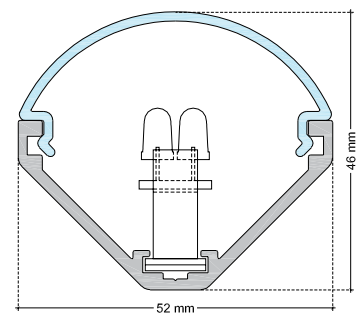

ON REQUEST: LU3AL Cover

VAS/VOS

ON REQUEST: LU3AL End Caps

EPA

EPAR fot VAS/VOS Cover

ON REQUEST : Connecting Plug AF/AMS