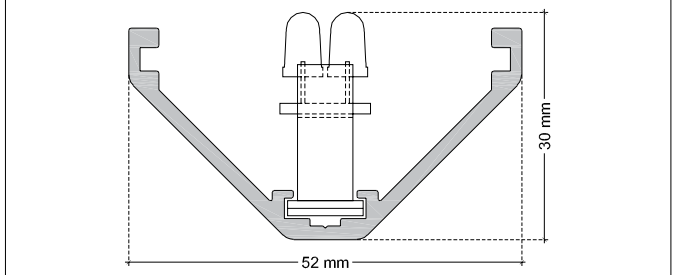

TECHNICAL DATA SHEET

LU3AL IP20 / Aga-Led® Type A

VERSION - 23.03.2016

STANDARD LUMINAIRE

Reference	LU3AL
Protection Class	IP20
Lighting Source	Aga-Led® Type A
Connector	Rigid Loop on B'Light conductor 16mm²
Dimensions	52 x 30mm
Standard Length	330 - 670 - 1000 - 1330 - 1670 - 2000mm
Length on measure	on request up to 3000mm
Nb Lighting Unit	18 LED/m
Voltage	24V
Power	18 W/m
Connecting Cable	1m standard cable 2x1.5mm²

FINISH

Color Finishing Profil

Standard	Natural Anodised Aluminium
On request	Thermo-Enameling Powder Coating RAL Color Anodising Polished Aluminium Chrome Aspect Polished Aluminium Gold Aspect

ON REQUEST

Fixation	ABA: Perpendicular Support ABS: 45° upward or downward support
Cover	VAS: Clear Glass / VOS: Opaline Glass
End Caps	EPA EPAR (for VAS/VOS Cover)
Connecting Plug	AMS / AF
Dimming Option	1-10V, Dali, KNX <i>Ask technical departement for more information</i>

LIGHTING SOURCE

Lighting Source	Aga-Led® Type A
Ref	A10
Voltage	24V
Power	1W
Beam Angle	15°
CRI	80
Lifetime	60'000h
Working T°	-30°C ~ +55°C
Option	AGC: Anti Glare Optic

Color Temperature & Luminous Flux / Unit

CCT	2800K	4000K
Luminous Flux/Unit	40 lm	45 lm

CERTIFICAT

LU3AL / AGA-LED® TYPE A - Rigid Loop

ON REQUEST: LU3SAL Fixation - NOT POSSIBLE WITH COVER

ABA

ABS