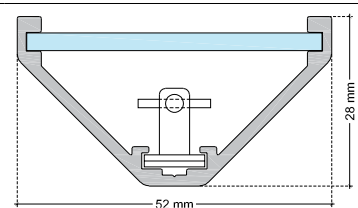

VAU/VOU

ON REQUEST: LU3SAL End Caps

EPA

EPAR fot VAS/VOS Cover