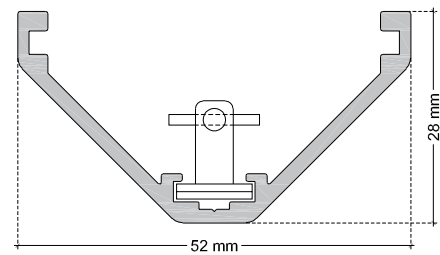

LU3SAL / AGA-LED® TYPE B - Festoon

ON REQUEST: LU3SAL Fixation - NOT POSSIBLE WITH COVER

ABA

ABS

ON REQUEST: LU3SAL Cover

VAS/VOS