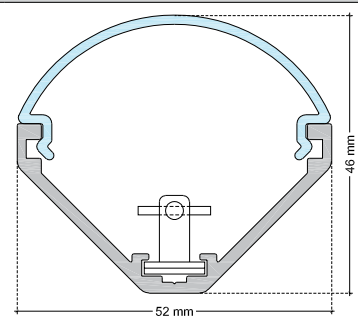

TECHNICAL DATA SHEET

LU3SAL IP20 / Aga-Led® Type B

VERSION - 13.12.2016

STANDARD LUMINAIRE

Reference	LU3SAL
Protection Class	IP20
Lighting Source	Aga-Led® Type B
Connector	Festoon on B'Light conductor 16mm²
Dimensions	52 x 28mm
Standard Length	330 - 670 - 1000 - 1330 - 1670 - 2000mm
Length on measure	on request up to 3000mm
Nb Lighting Unit	18 LED/m
Voltage	24V
Power	17.28W/m to 21.60 W/m
Connecting Cable	1m standard cable 2x1.5mm²

FINISH

Color Finishing Profil

Standard	Natural Anodised Aluminium
On request	Thermo-Enameling
	Powder Coating RAL
	Color Anodising
	Polished Aluminium Chrome Aspect
	Polished Aluminium Gold Aspect

ON REQUEST

Fixation	ABA: Perpendicular Support ABS: 45° upward or downward support
Cover	VAS: Clear Glass / VOS: Opaline Glass VAU: Clear Glass / VOU: Opaline Glass
End Caps	EPA EPAR (for VAS/VOS Cover)
Connecting Plug	AMS / AF
Dimming Option	1-10V, Dali, KNX <i>Ask technical departement for more information</i>

LIGHTING SOURCE

Lighting Source	Aga-Led® Type B - Generation 2	
Ref	B3	B6
Power	0.96W	1.2W
Voltage	24V	24V
Beam Angle	120°	120°
CRI	80	80
Lifetime	50'000h	
Working T°	-20°C to +45°C	
Environmental protection	Modified acrylate resin	

Color Temperature & Luminous Flux / Unit

	2200K	2400K	2700K	3000K	4000K
Aga-Led® B3-G2	--	97 lm	137lm	137lm	137lm
Aga-Led® B6-G2	129 lm	140 lm	166 lm	166 lm	166 lm

CERTIFICAT

APPLICATION: cornices, walls, front lighting

LU3SAL / AGA-LED® TYPE B - Festoon

ON REQUEST: LU3SAL Fixation - NOT POSSIBLE WITH COVER

ABA

ABS

ON REQUEST: LU3SAL Cover

VAS/VOS

VAU/VOU

ON REQUEST: LU3SAL End Caps

EPA

EPAR fot VAS/VOS Cover