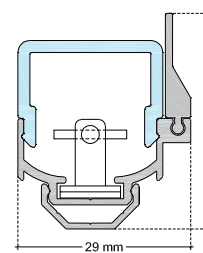

TECHNICAL DATA SHEET

LU4CSAL IP20 / Aga-Led® Type B

VERSION - 13.12.2016

STANDARD LUMINAIRE

Reference	LU4CSAL
Protection Class	IP20
Lighting Source	Aga-Led® Type B
Connector	Festoon on B'Light conductor 16mm ²
Dimensions	29 x 32mm
Standard Length	330 - 670 - 1000 - 1330 - 1670 - 2000mm
Length on measure	on request up to 3000mm
Nb Lighting Unit	18 LED/m
Voltage	24V
Power	17.28 W/m to 21.60 W/m
Connecting Cable	1m standard cable 2x1.5mm ²

LU4CSAL - AGA-LED® TYPE B

ON REQUEST: LU4CSAL Fixation FCU

ON REQUEST: LU4CSAL Cover

VRC (or VRM)

VSC (or VSM)

ON REQUEST: LU4CSAL End Caps

EU4

EU4C