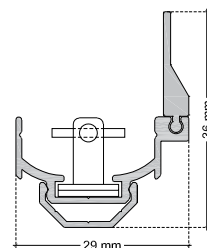

ON REQUEST: LU4CSAL Fixation FCU