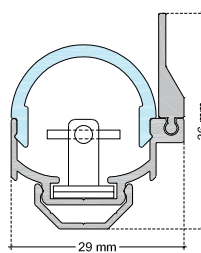

TECHNICAL DATA SHEET

LU4CSAL IP20 / Aga-Led® Type B

VERSION - 13.12.2016

STANDARD LUMINAIRE

Reference	LU4CSAL
Protection Class	IP20
Lighting Source	Aga-Led® Type B
Connector	Festoon on B'Light conductor 16mm ²
Dimensions	29 x 32mm
Standard Length	330 - 670 - 1000 - 1330 - 1670 - 2000mm
Length on measure	on request up to 3000mm
Nb Lighting Unit	18 LED/m
Voltage	24V
Power	17.28 W/m to 21.60 W/m
Connecting Cable	1m standard cable 2x1.5mm ²

LU4CSAL - AGA-LED® TYPE B

ON REQUEST: LU4CSAL Fixation FCU

ON REQUEST: LU4CSAL Cover

VRC (or VRM)

VSC (or VSM)

ON REQUEST: LU4CSAL End Caps

EU4

EU4C

ON REQUEST: Connecting plug AF/AMS