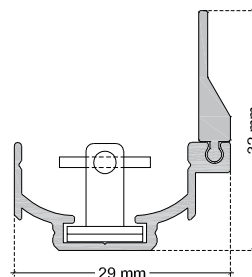

LU4CSAL - AGA-LED® TYPE B