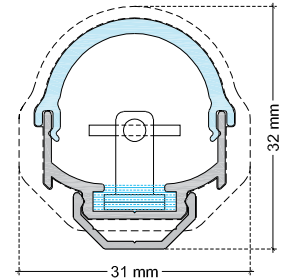

ON REQUEST : Without PE4 Corner / FCU Fixture Only

ON REQUEST

Fixation	FCU (Width:+4mm) PE4 (Width:+6mm - Ht:+7mm)
Connecting Plug	AMS / AF or AMS-E / AF-E
Dimming Option	1-10V, Dali, KNX Ask technical departement for more information

ON REQUEST: Connecting Plug

AF/AMS

AF-E/AMS-E (IP68)

LIGHTING SOURCE

Lighting Source	Aga-Led® Type B - Generation 2	
Ref	B3	B6
Power	0.96W	1.2W
Voltage	24V	24V
Beam Angle	120°	120°
CRI	80	80
Lifetime	50'000h	
Working T°	-20°C to +45°C	
Environmental protection	Modified acrylate resin	

Color Temperature & Luminous Flux / Unit

	2200K	2400K	2700K	3000K	4000K
Aga-Led® B3-G2	--	97 lm	137lm	137lm	137lm
Aga-Led® B6-G2	129 lm	140 lm	166 lm	166 lm	166 lm

CERTIFICAT

AGABEKOV

AGABEKOV SA Manufacture 6, ROUTE DE COMPOIS
CH-1222 VÉSENAZ - GENEVA - SWITZERLAND
Tel. +41 22 752 47 45 Fax. +41 22 752 37 08
E - mail: info@agabekov.com

AGABEKOV SA Bureau d'etudes 6, ROUTE DE COMPOIS
CH-1222 VÉSENAZ - GENEVA - SWITZERLAND
Tel. +41 22 752 47 45 Fax. +41 22 752 37 08
Internet: www.agabekov.com