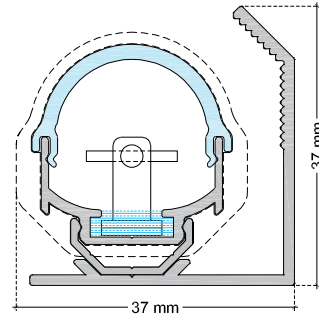

LU4ESAL / AGA-LED® TYPE B - Festoon

FINISH

Color Finishing Profil

Standard	Natural Anodised Aluminium
On request	Thermo-enameling Powder Coating RAL Color Anodising

Glass Finishing

Standard	VRCE: Clear Glass
On request	VRME: Opaline